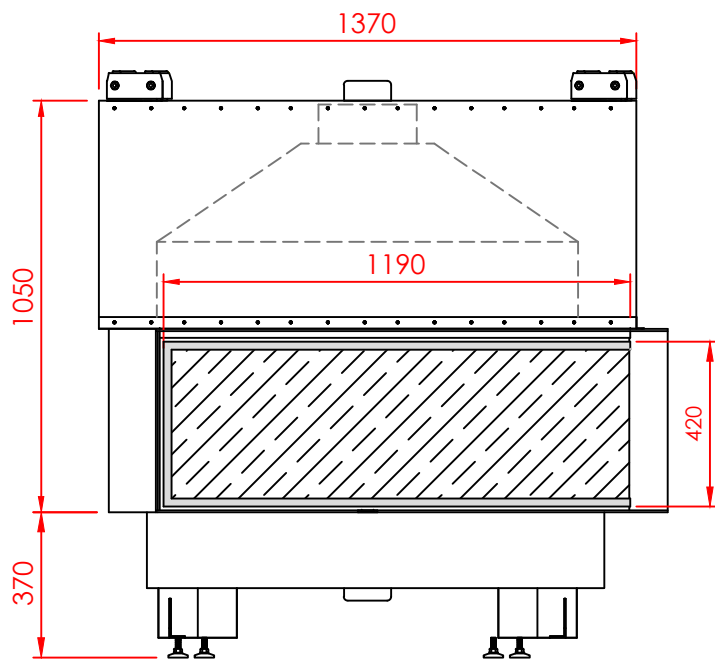

Top

Side

Front

Series:	CORNER
Model:	Architectural
Type:	119x42 L/R
Specials:	STD

All dimensions in mm
 General dimension tolerances up to 7mm
 All illustrations and drawings are protected by copyright.
 Exploitation or publication, even of individual details,
 only with our permission.
 Technical changes and errors reserved.