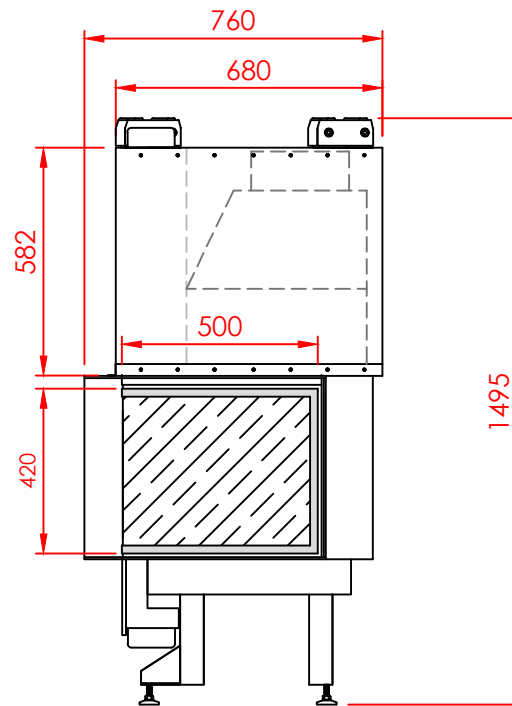

Top

Side

Front

Series:	CORNER
Model:	Architectural
Type:	119x42 L/R
Specials:	STD

All dimensions in mm
 General dimension tolerances up to 7mm
 All illustrations and drawings are protected by copyright.
 Exploitation or publication, even of individual details,
 only with our permission.
 Technical changes and errors reserved.